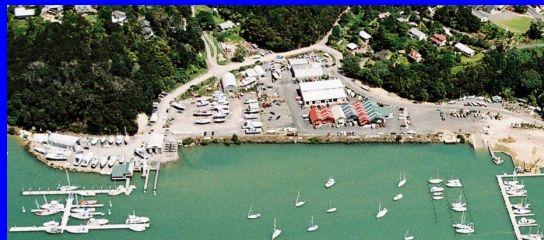

Convenient location adjacent to Opuia Marina and all marine related services

Ashby's Boatyard, Opuia Marine Park, Baffin Street, Opuia.
PO Box 7, Opuia 0241, Bay of Islands, New Zealand
Ph: +64 9 4027124 Mob: +64 27 465 3423
Email: ashbyboats@xtra.co.nz Web: www.ashbyboats.co.nz